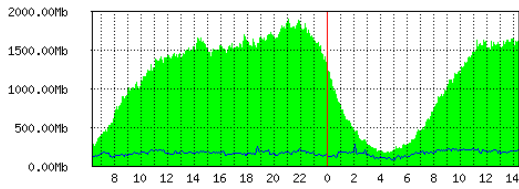

# Interface <sfp-sfpplus1-WAN LUMEN> Statistics

Last update: Tue Jan 18 14:17:58 2022

"Daily" Graph (5 Minute Average)

"Weekly" Graph (30 Minute Average)

"Monthly" Graph (2 Hour Average)

"Yearly" Graph (1 Day Average)