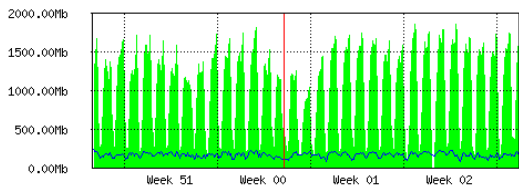

# Interface <sfp-sfpplus1-WAN LUMEN> Statistics

Last update: Tue Jan 18 14:17:58 2022

"Daily" Graph (5 Minute Average)

"Weekly" Graph (30 Minute Average)

"Monthly" Graph (2 Hour Average)

"Yearly" Graph (1 Day Average)