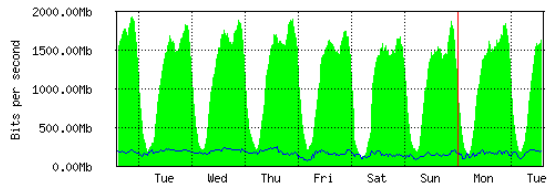

# Interface <sfp-sfpplus1-WAN LUMEN> Statistics

Last update: Tue Jan 18 14:17:58 2022

"Daily" Graph (5 Minute Average)

"Weekly" Graph (30 Minute Average)

"Monthly" Graph (2 Hour Average)

"Yearly" Graph (1 Day Average)